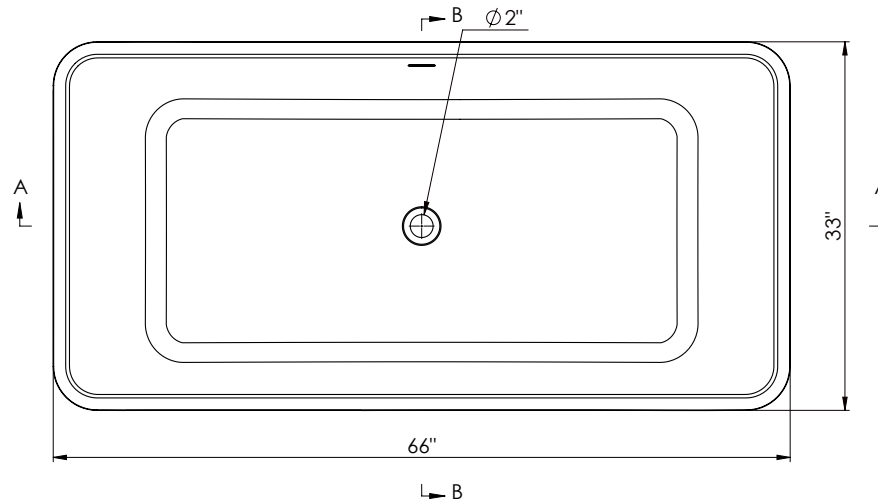

Becca 66" Freestanding Bathtub

BECCA66
BECCA66-M

Material: Mineral Composite
Weight: 364 lbs.

Contact Studio41 for additional information and specifications. All products and specifications are subject to change without notice. Allure by Studio41 is not responsible for typographical and/or dimensional errors.

Note: Rough-in dimensions may vary + / - 1/2" and are subject to change. No responsibility is assumed by Allure and Studio41.