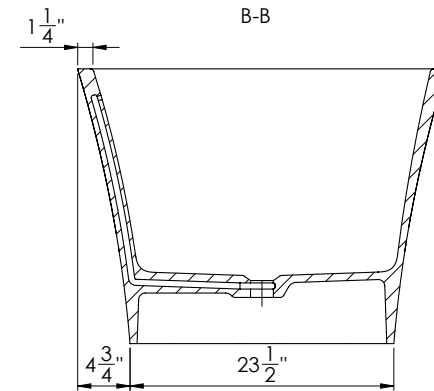

Becca 66" Freestanding Bathtub

BECCA66
BECCA66-M

Material: Mineral Composite
Weight: 364 lbs.

Contact Studio41 for additional information and specifications. All products and specifications are subject to change without notice. Allure by Studio41 is not responsible for typographical and/or dimensional errors.

Note: Rough-in dimensions may vary + / - 1/2" and are subject to change. No responsibility is assumed by Allure and Studio41.