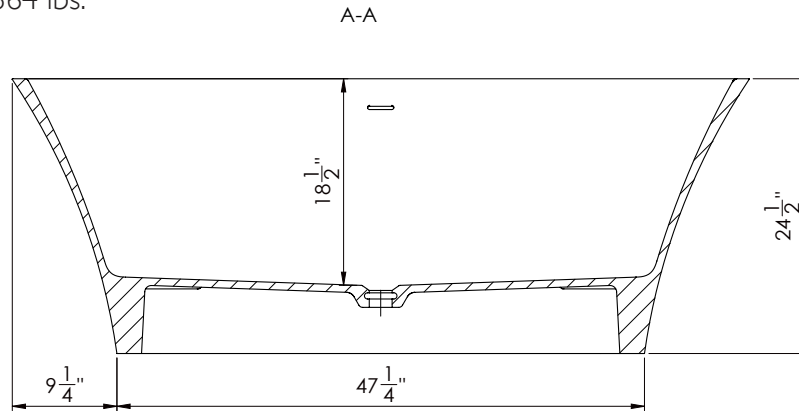

Becca 66" Freestanding Bathtub

BECCA66
BECCA66-M

Material: Mineral Composite
Weight: 364 lbs.

Contact Studio41 for additional information and specifications. All products and specifications are subject to change without notice. Allure by Studio41 is not responsible for typographical and/or dimensional errors.

Note: Rough-in dimensions may vary + / - 1/2" and are subject to change. No responsibility is assumed by Allure and Studio41.