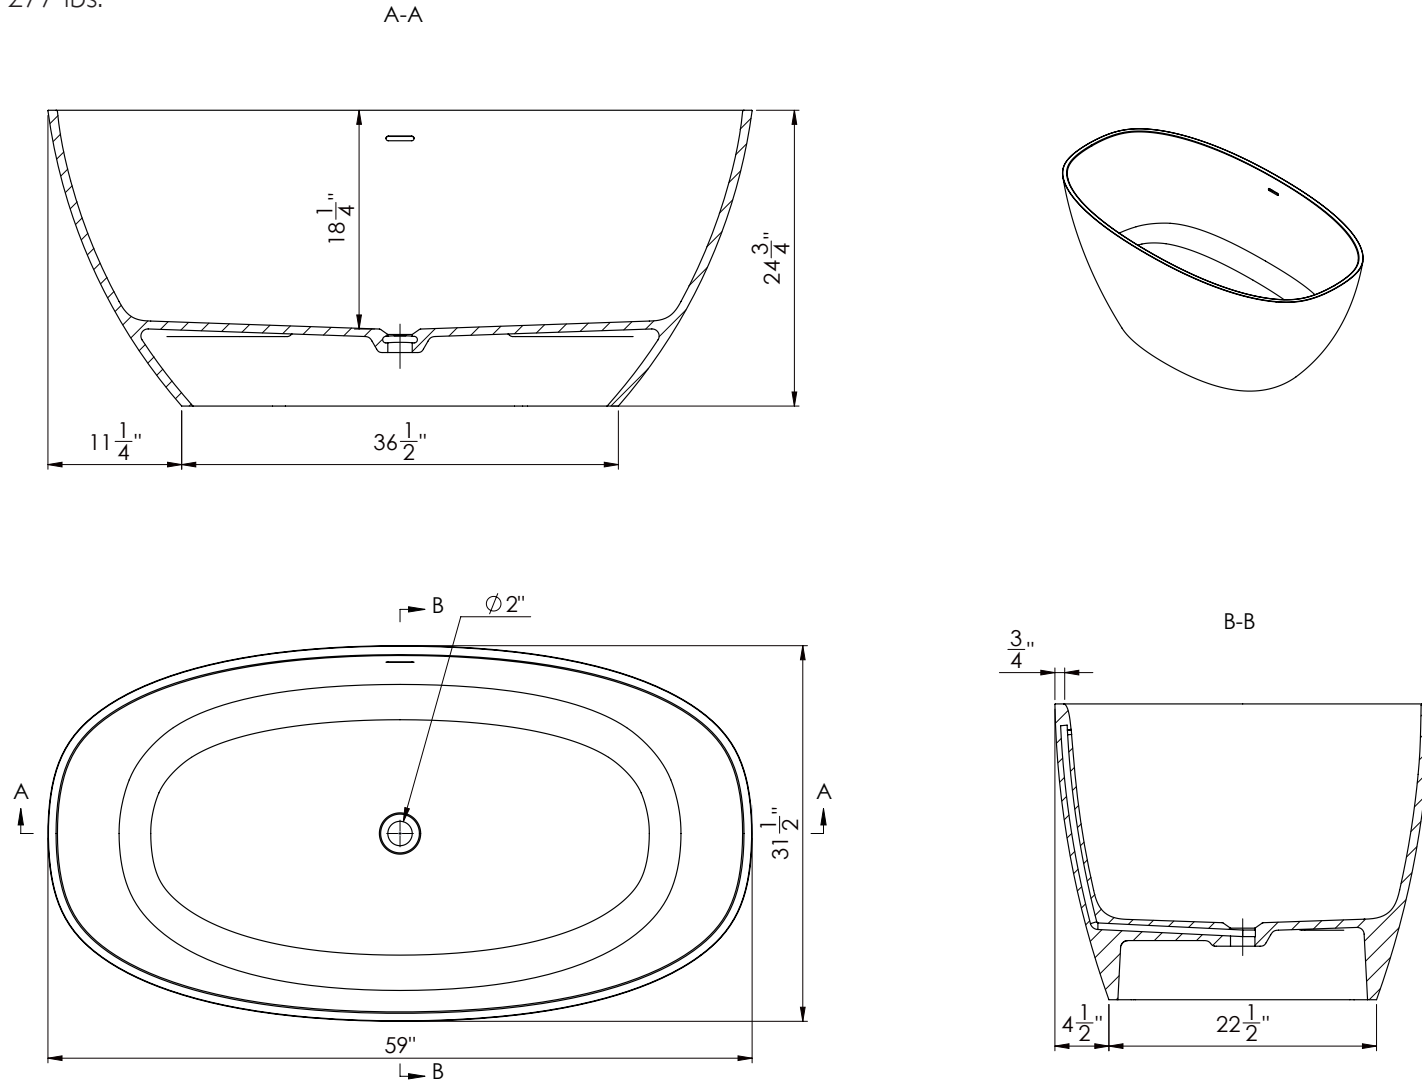

# Cairo 59" Freestanding Bathtub

CAIRO59  
CAIRO59-M

Material: Mineral Composite  
Weight: 277 lbs.

Contact Studio41 for additional information and specifications. All products and specifications are subject to change without notice. Allure by Studio41 is not responsible for typographical and/or dimensional errors.

Note: Rough-in dimensions may vary + / - 1/2" and are subject to change. No responsibility is assumed by Allure and Studio41.