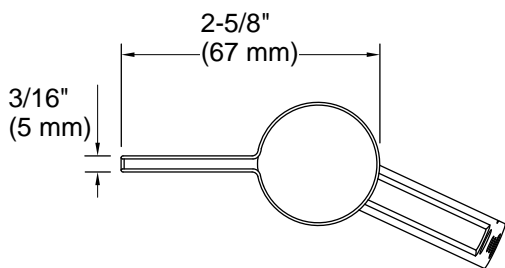

Features

- For use with the K-28161 Veil toilet

Material

- Premium metal construction for durability and reliability
- KOHLER finishes resist corrosion and tarnishing

Codes/Standards

None Applicable

KOHLER® One-Year Limited Warranty

Technical Information

All product dimensions are nominal.

Material: Metal

Notes

Install this product according to the installation guide.