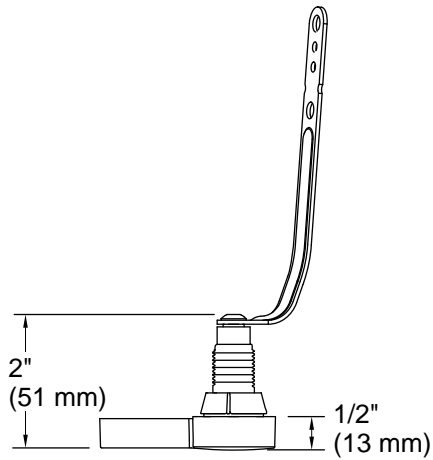

Features

- For use with the K-28161 Veil toilet

Material

- Premium metal construction for durability and reliability
- KOHLER finishes resist corrosion and tarnishing

Codes/Standards

None Applicable

KOHLER® One-Year Limited Warranty

Technical Information

All product dimensions are nominal.

Material: Metal

Notes

Install this product according to the installation guide.