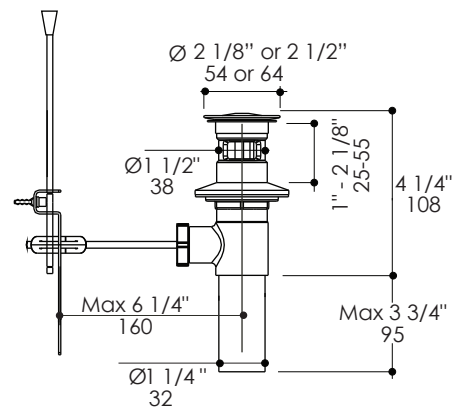

Drain Item #7100-17

Features:

- Pop-up drain for standard American sinks with overflow
- Brass construction
- Can connect to most faucets with pop-up
- Includes 2" and 2 1/2" sink hole flanges

Finish Options:

- CR - Polished Chrome
- PN - Polished Nickel
- NI - Brushed Nickel
- BG - Brushed Gold
- TN - Titanium
- 44 - Matte Black

Product Specifications:

Notes:

Drawings provided herein are meant to give the user an idea of the product and are not made to scale. The size in inches is rounded up to the nearest 1/16".